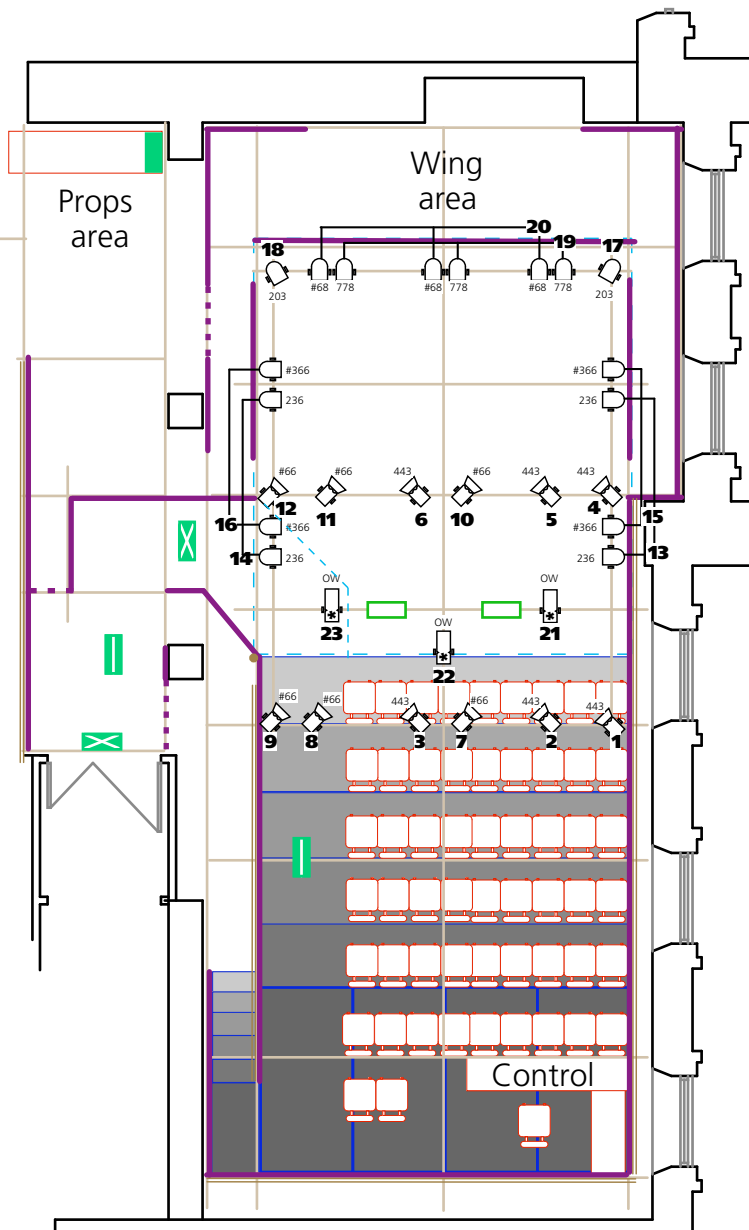

C soco studio 1 level +1

C venues ltd accepts no liability for any inaccuracies
This plan is provisional and subject to change

For further information please contact C venues on
+44 (0)845 260 1030 or email production@cvenues.com

Copyright © C venues Ltd – plan updated 9 June 2010

Scale
0 1m

Studio 1a
entrance

key

-  escape route sign (maintained)
-  bulkhead (maintained)
-  truss
-  scaffolding at grid height
-  scaffolding handrail
-  scaffolding upright
-  black drape
-  openable black drape on track
-  stage boundary
-  no scenic pieces downstage of this line

rostra/steps/steeldeck heights

-  + 180mm
-  + 360mm
-  + 540mm
-  + 720mm
-  + 900mm
-  + 1080mm

lighting

-  500 / 650W Profile wide angle zoom
-  300W Fresnel
-  Source 4 Par 575w (WFL)
-  refocusable lantern
-  gel number (Rosco E colour)
-  gel number (Rosco Supergel)
-  by arrangement, these channels can be made available for repatching

#203

#367

20-24