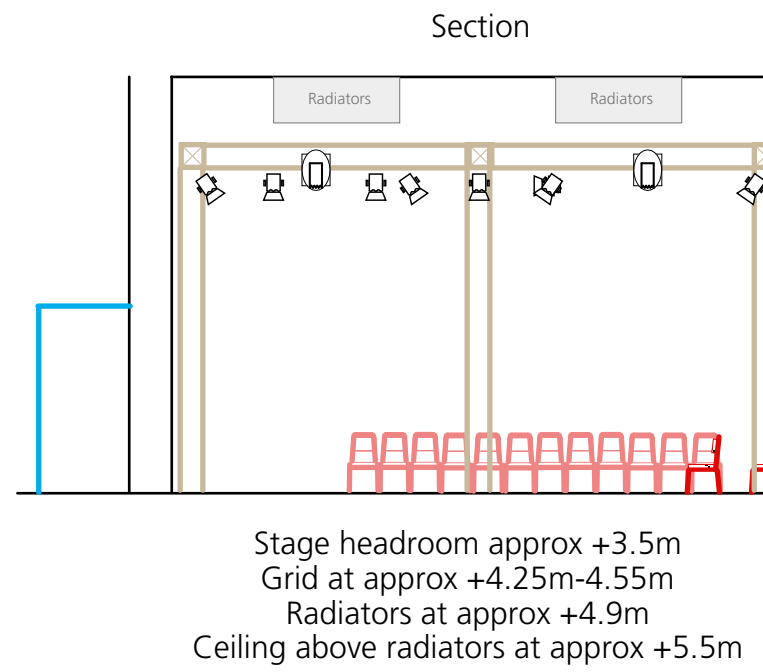

Empty room layout (optional)

Thrust layout 1 (standard)

lighting

- Robe 250AT Profile
- Robe 250AT Wash
- 650W Profile wide angle zoom
- 650W Fresnel
- 650W Fresnel (toplight)
- Source Par WFL 575W
- lantern without standard focus (can be refocused)
- gel number (Rosco E-color/Lee Filters)
- gel number (Rosco Supergel)
- light can be re-gelled
- by arrangement, these channels can be made available for repatching

key

- escape route sign (maintained)
- bulkhead (maintained)
- bulkhead (non-maintained)
- houselight
- working light (white)
- working light (blue)
- fittings/furniture
- internal screen/display board
- truss
- scaffolding at grid height
- scaffolding handrail
- scaffolding upright
- solid barrier ground to 900mm
- black drape
- openable black drape on track

rostra/steps/steeldeck heights

- + 180mm
- + 360mm
- + 540mm
- + 720mm
- + 900mm
- + 1080mm
- + 1260mm
- + 1440mm

The standard layout is 'Thrust 1' – all others are by arrangement only

C venues Ltd accepts no liability for any inaccuracies
This plan is provisional and subject to change