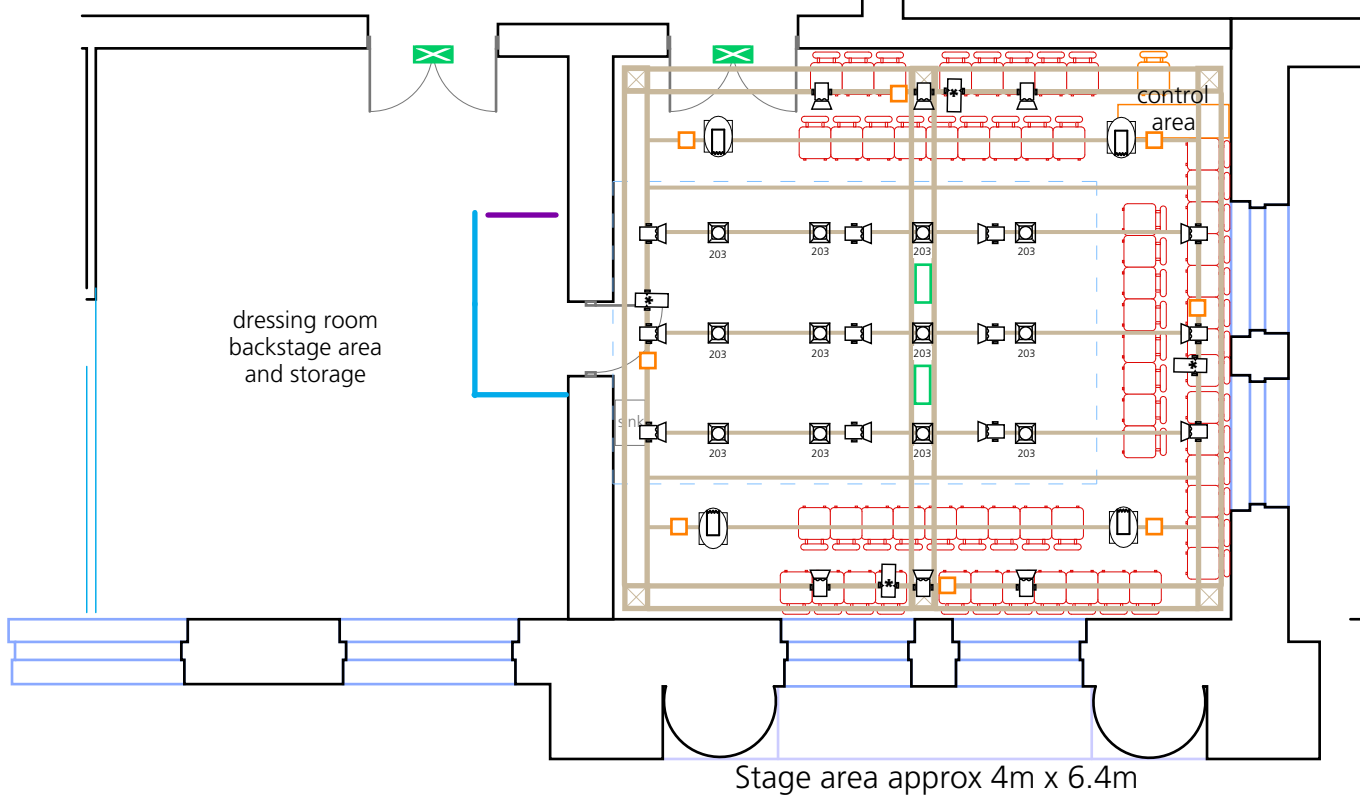

Empty room layout (optional)

Thrust layout 1 (standard)

lighting

- Robe 250AT Profile
- Robe 250AT Wash
- 650W Profile wide angle zoom
- 650W Fresnel
- 650W Fresnel (toplight)
- Source Par WFL 575W
- lantern without standard focus (can be refocused)
- gel number (Rosco E-color/Lee Filters)
- gel number (Rosco Supergel)
- light can be re-gelled
- by arrangement, these channels can be made available for repatching

key

- escape route sign (maintained)
- bulkhead (maintained)
- bulkhead (non-maintained)
- houselight
- working light (white)
- working light (blue)
- fittings/furniture
- internal screen/display board
- truss
- scaffolding at grid height
- scaffolding handrail
- scaffolding upright
- solid barrier ground to 900mm
- black drape
- openable black drape on track

rostra/steps/steeldeck heights

- + 180mm
- + 360mm
- + 540mm
- + 720mm
- + 900mm
- + 1080mm
- + 1260mm
- + 1440mm

The standard layout is 'Thrust 1' – all others are by arrangement only

C venues Ltd accepts no liability for any inaccuracies
This plan is provisional and subject to change