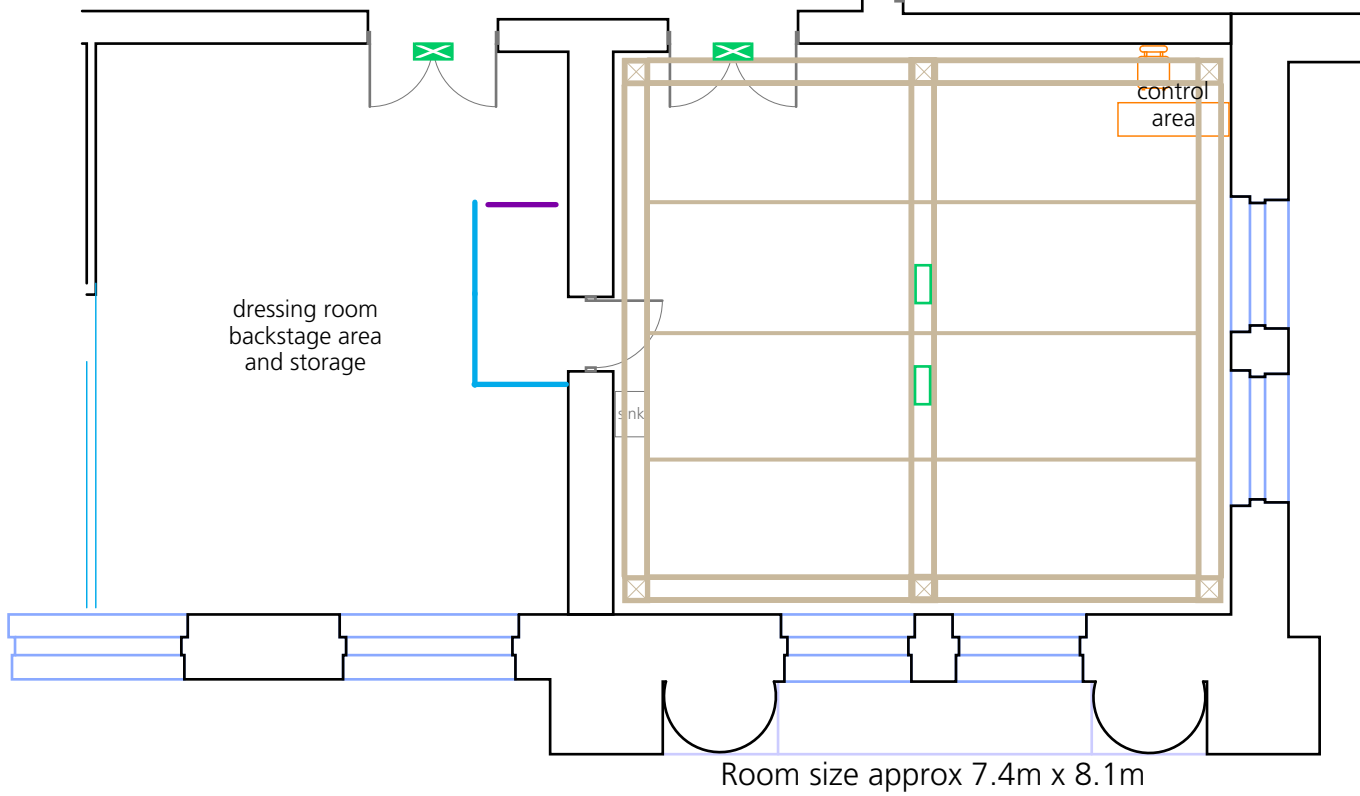

Empty room layout (optional)

Thrust layout 1 (standard)

lighting

- Robe 250AT Profile
- Robe 250AT Wash
- 650W Profile wide angle zoom
- 650W Fresnel
- 650W Fresnel (toplight)
- Source Par WFL 575W
- lantern without standard focus (can be refocused)
- gel number (Rosco E-color/Lee Filters)
- gel number (Rosco Supergel)
- light can be re-gelled
- by arrangement, these channels can be made available for repatching

key

- escape route sign (maintained)
- bulkhead (maintained)
- bulkhead (non-maintained)
- houselight
- working light (white)
- working light (blue)
- fittings/furniture
- internal screen/display board
- truss
- scaffolding at grid height
- scaffolding handrail
- scaffolding upright
- solid barrier ground to 900mm
- black drape
- openable black drape on track

rostra/steps/steeldeck heights

- + 180mm
- + 360mm
- + 540mm
- + 720mm
- + 900mm
- + 1080mm
- + 1260mm
- + 1440mm

The standard layout is 'Thrust 1' – all others are by arrangement only

C venues Ltd accepts no liability for any inaccuracies
This plan is provisional and subject to change