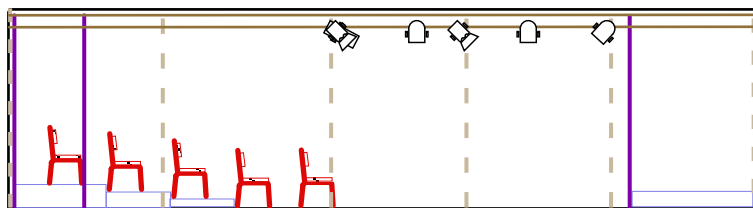

End-on Format  
Stage 6m W x 3.5m D approx

Section

lighting

- 300W Profile wide angle zoom
- 300W Fresnel
- Source Par MFL 375W
- LED par or washlight
- refocusable lantern
- gel number (Rosco E-color/Lee Filters)
- gel number (Rosco Supergel)
- by arrangement, these channels can be made available for repatching

key

- escape route sign (maintained)
- bulkhead (maintained)
- bulkhead (non-maintained)
- houselight
- working light (white)
- working light (blue)
- fittings/furniture
- internal screen/display board
- truss
- scaffolding at grid height
- scaffolding handrail
- scaffolding upright
- solid barrier ground to 900mm
- black drape
- openable black drape on track

rostra/steps/steeldeck heights

- rostra +102mm
- rosta or permanent staging +203mm
- rostra +306mm

C venues Ltd accepts no liability for any inaccuracies  
This plan is provisional and subject to change