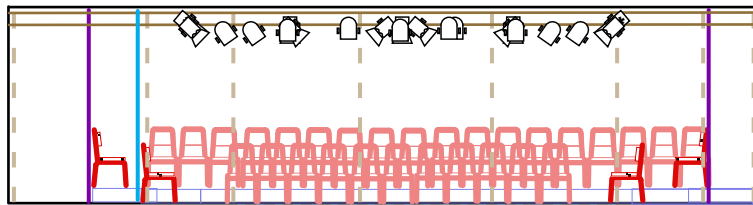

Thrust Format
Stage 4.5m W x 4.5m D approx

Section

lighting

- 300W Profile wide angle zoom
- 300W Fresnel
- Source Par MFL 375W
- LED par or washlight
- refocusable lantern
- gel number (Rosco E-color/Lee Filters)
- gel number (Rosco Supergel)
- by arrangement, these channels can be made available for repatching

key

- escape route sign (maintained)
- bulkhead (maintained)
- bulkhead (non-maintained)
- housetlight
- working light (white)
- working light (blue)
- fittings/furniture
- internal screen/display board
- truss
- scaffolding at grid height
- scaffolding handrail
- scaffolding upright
- solid barrier ground to 900mm
- black drape
- openable black drape on track

rostra/steps/steeldeck heights

- rostra +203mm
- permanent staging +203mm

Ceca Studio A (J03/05)
Festival Fringe Venue

C venues Ltd accepts no liability for any inaccuracies
This plan is provisional and subject to change