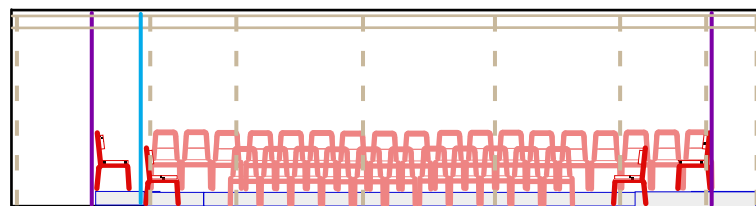

Section

lighting

-  300W Profile wide angle zoom
-  300W Fresnel
-  Source Par MFL 375W
-  LED par or washlight
-  refocusable lantern
-  gel number (Rosco E-color/Lee Filters)
-  gel number (Rosco Supergel)
-  by arrangement, these channels can be made available for repatching

key

-  escape route sign (maintained)
 -  bulkhead (maintained)
 -  bulkhead (non-maintained)
 -  houselight
 -  working light (white)
 -  working light (blue)
 -  fittings/furniture
 -  internal screen/display board
 -  truss
 -  scaffolding at grid height
 -  scaffolding handrail
 -  scaffolding upright
 -  solid barrier ground to 900mm
 -  black drape
 -  openable black drape on track
- rostra/steps/steeldeck heights
-  rostra +203mm
 -  permanent staging +203mm