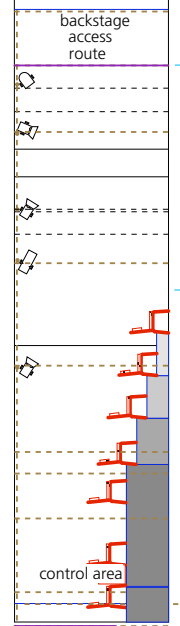

key

-  escape route sign (maintained)
-  bulkhead (maintained)
-  bulkhead (non-maintained)

Section Drawing

lighting

-  500 / 650W Profile wide angle zoom
-  300W Fresnel
-  Source 4 Par 575w (WFL)
-  * refocusable lantern
-  203 gel number (Rosco E Colour)
-  #367 gel number (Rosco Supergel)
-  19-24 by arrangement, these channels can be made available for repatching