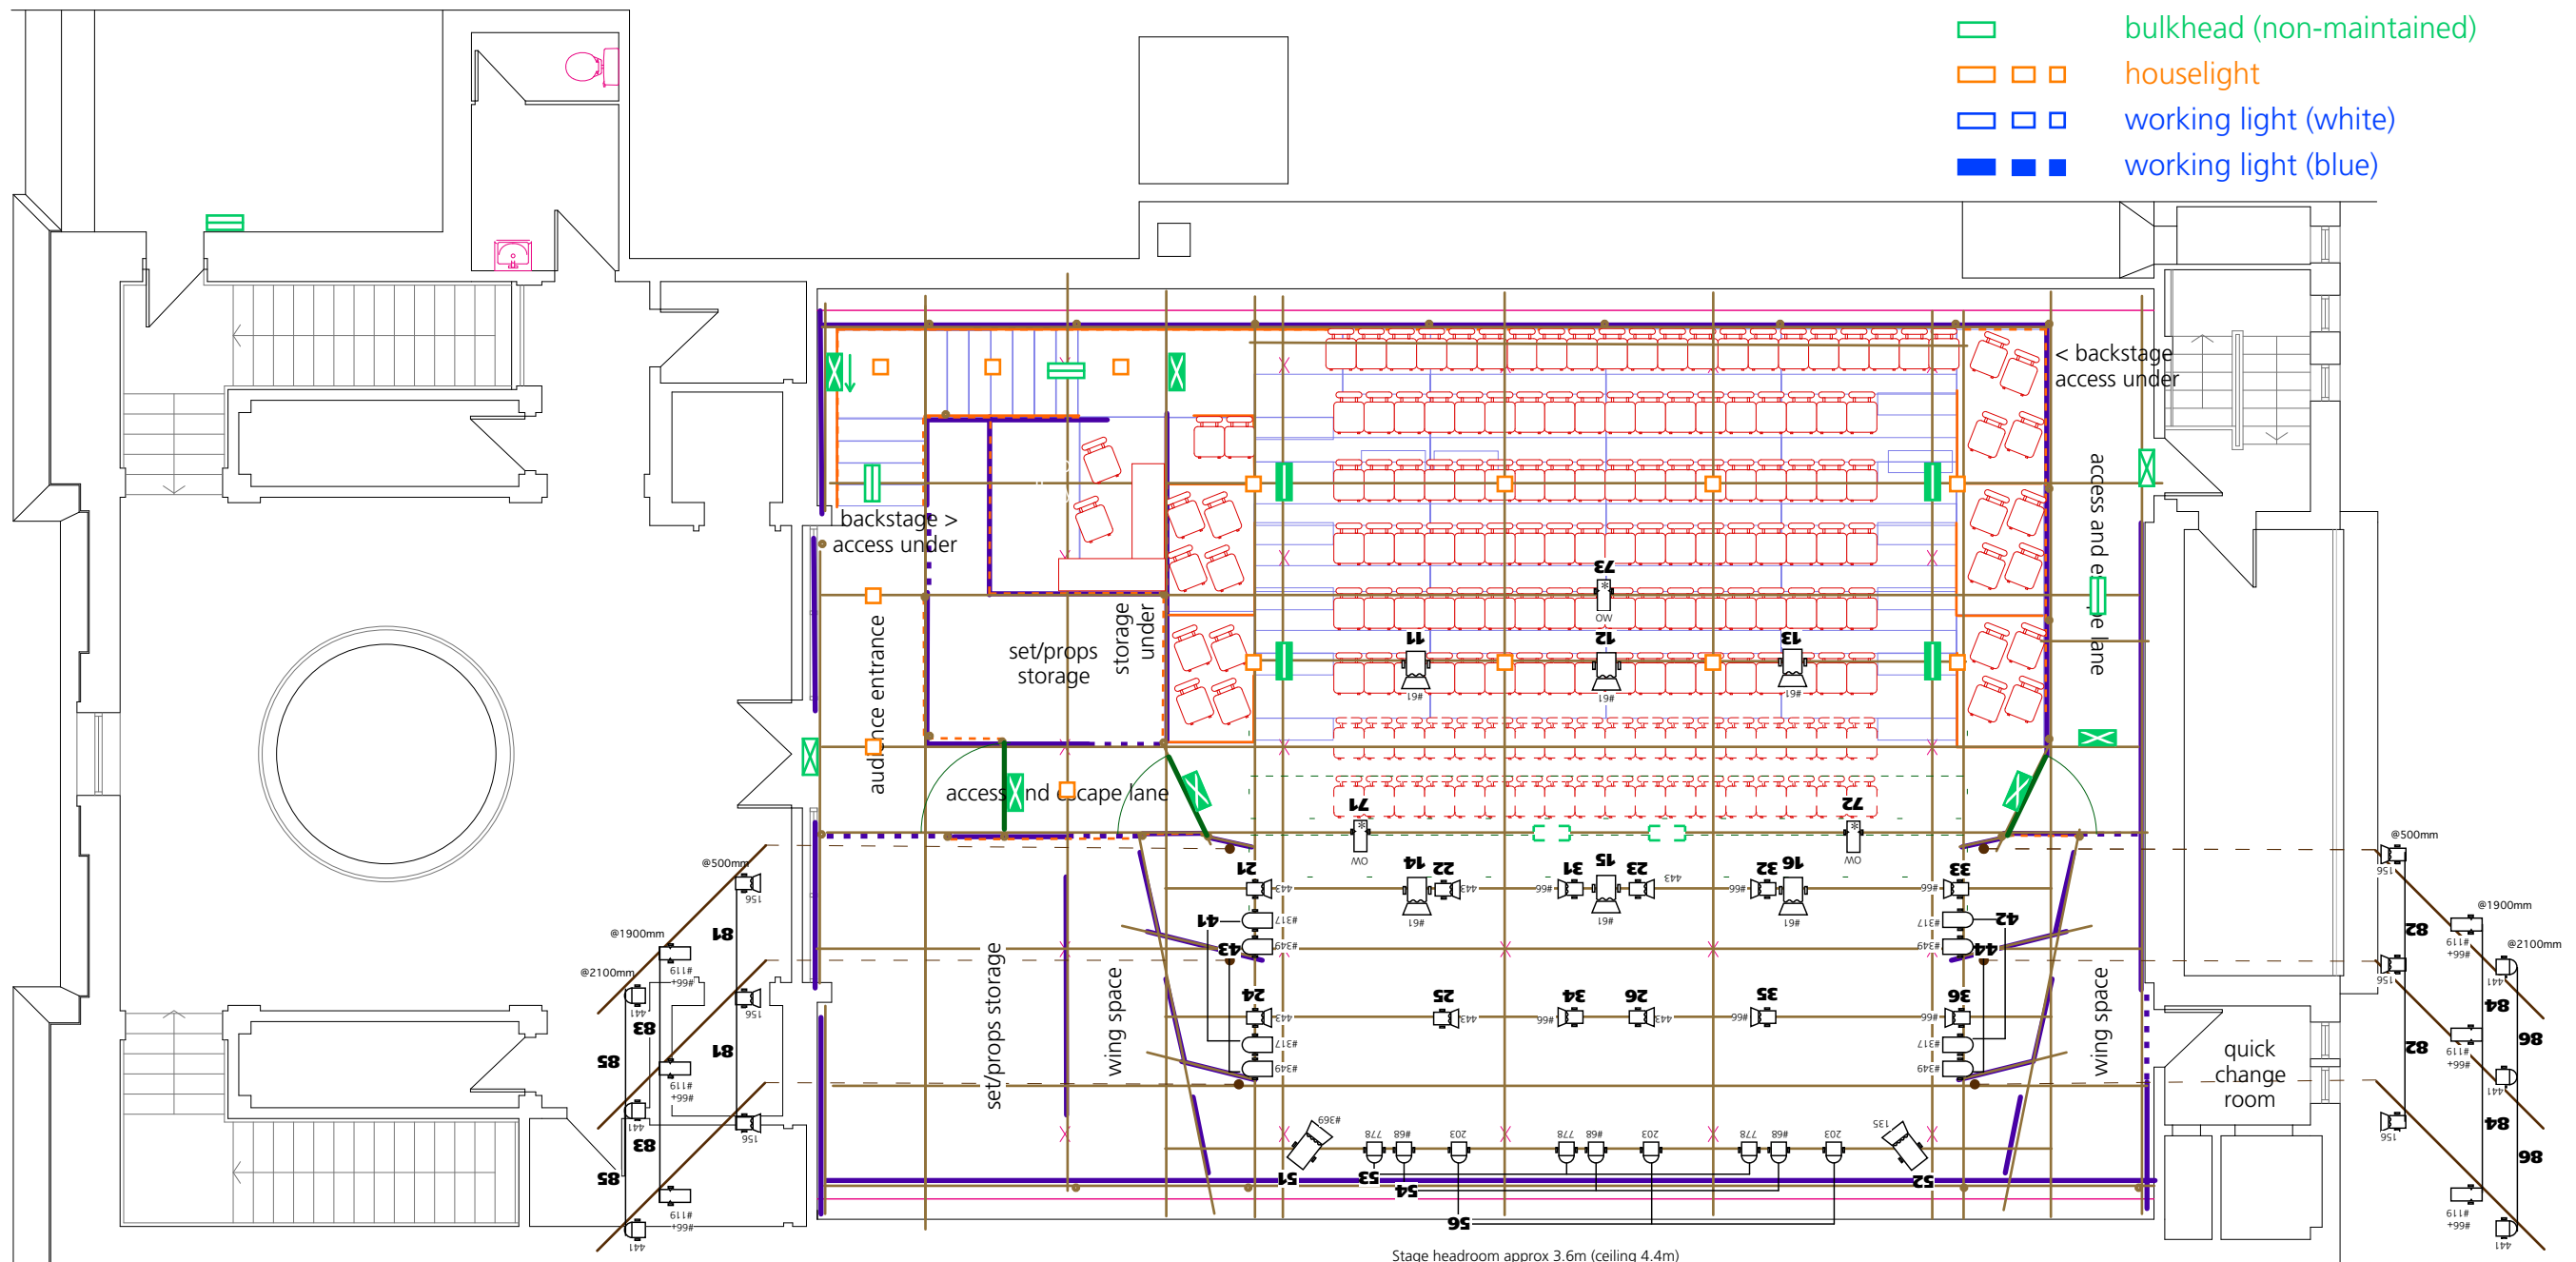

- escape route sign (maintained)
- bulkhead (maintained)
- bulkhead (non-maintained)
- houselight
- working light (white)
- working light (blue)

lighting

- Robe 250AT Profile
- Robe 250AT Wash
- 500 / 650W Profile wide angle zoom
- 500 / 650W Fresnel
- 1kW Fresnel
- 2kW Fresnel
- Par 64 CP62 1kW
- Source 4 Par 575w (WFL)
- * refocusable lantern
- 203 gel number (Rosco E Colour)
- #367 gel number (Rosco Supergel)

key

- scaffolding upright
- scaffolding at grid height
- scaffolding waist and knee rails
- solid panel to 790mm
- black drape
- openable black drape on track
- FOH display board/partition
- internal poster wall/drape
- limit of playing area
- no scenic pieces downstage of this line
- seats (fixed)
- seats (can be removed by arrangement)

rostra/steeldeck heights

- steeldeck/step @ 360mm
- steeldeck/step @ 720mm
- steeldeck/step @ 1080mm
- steeldeck/step @ 1440mm
- steeldeck/step @ 1800mm
- steeldeck/step @ 2160mm (intermediate steps every 180mm)