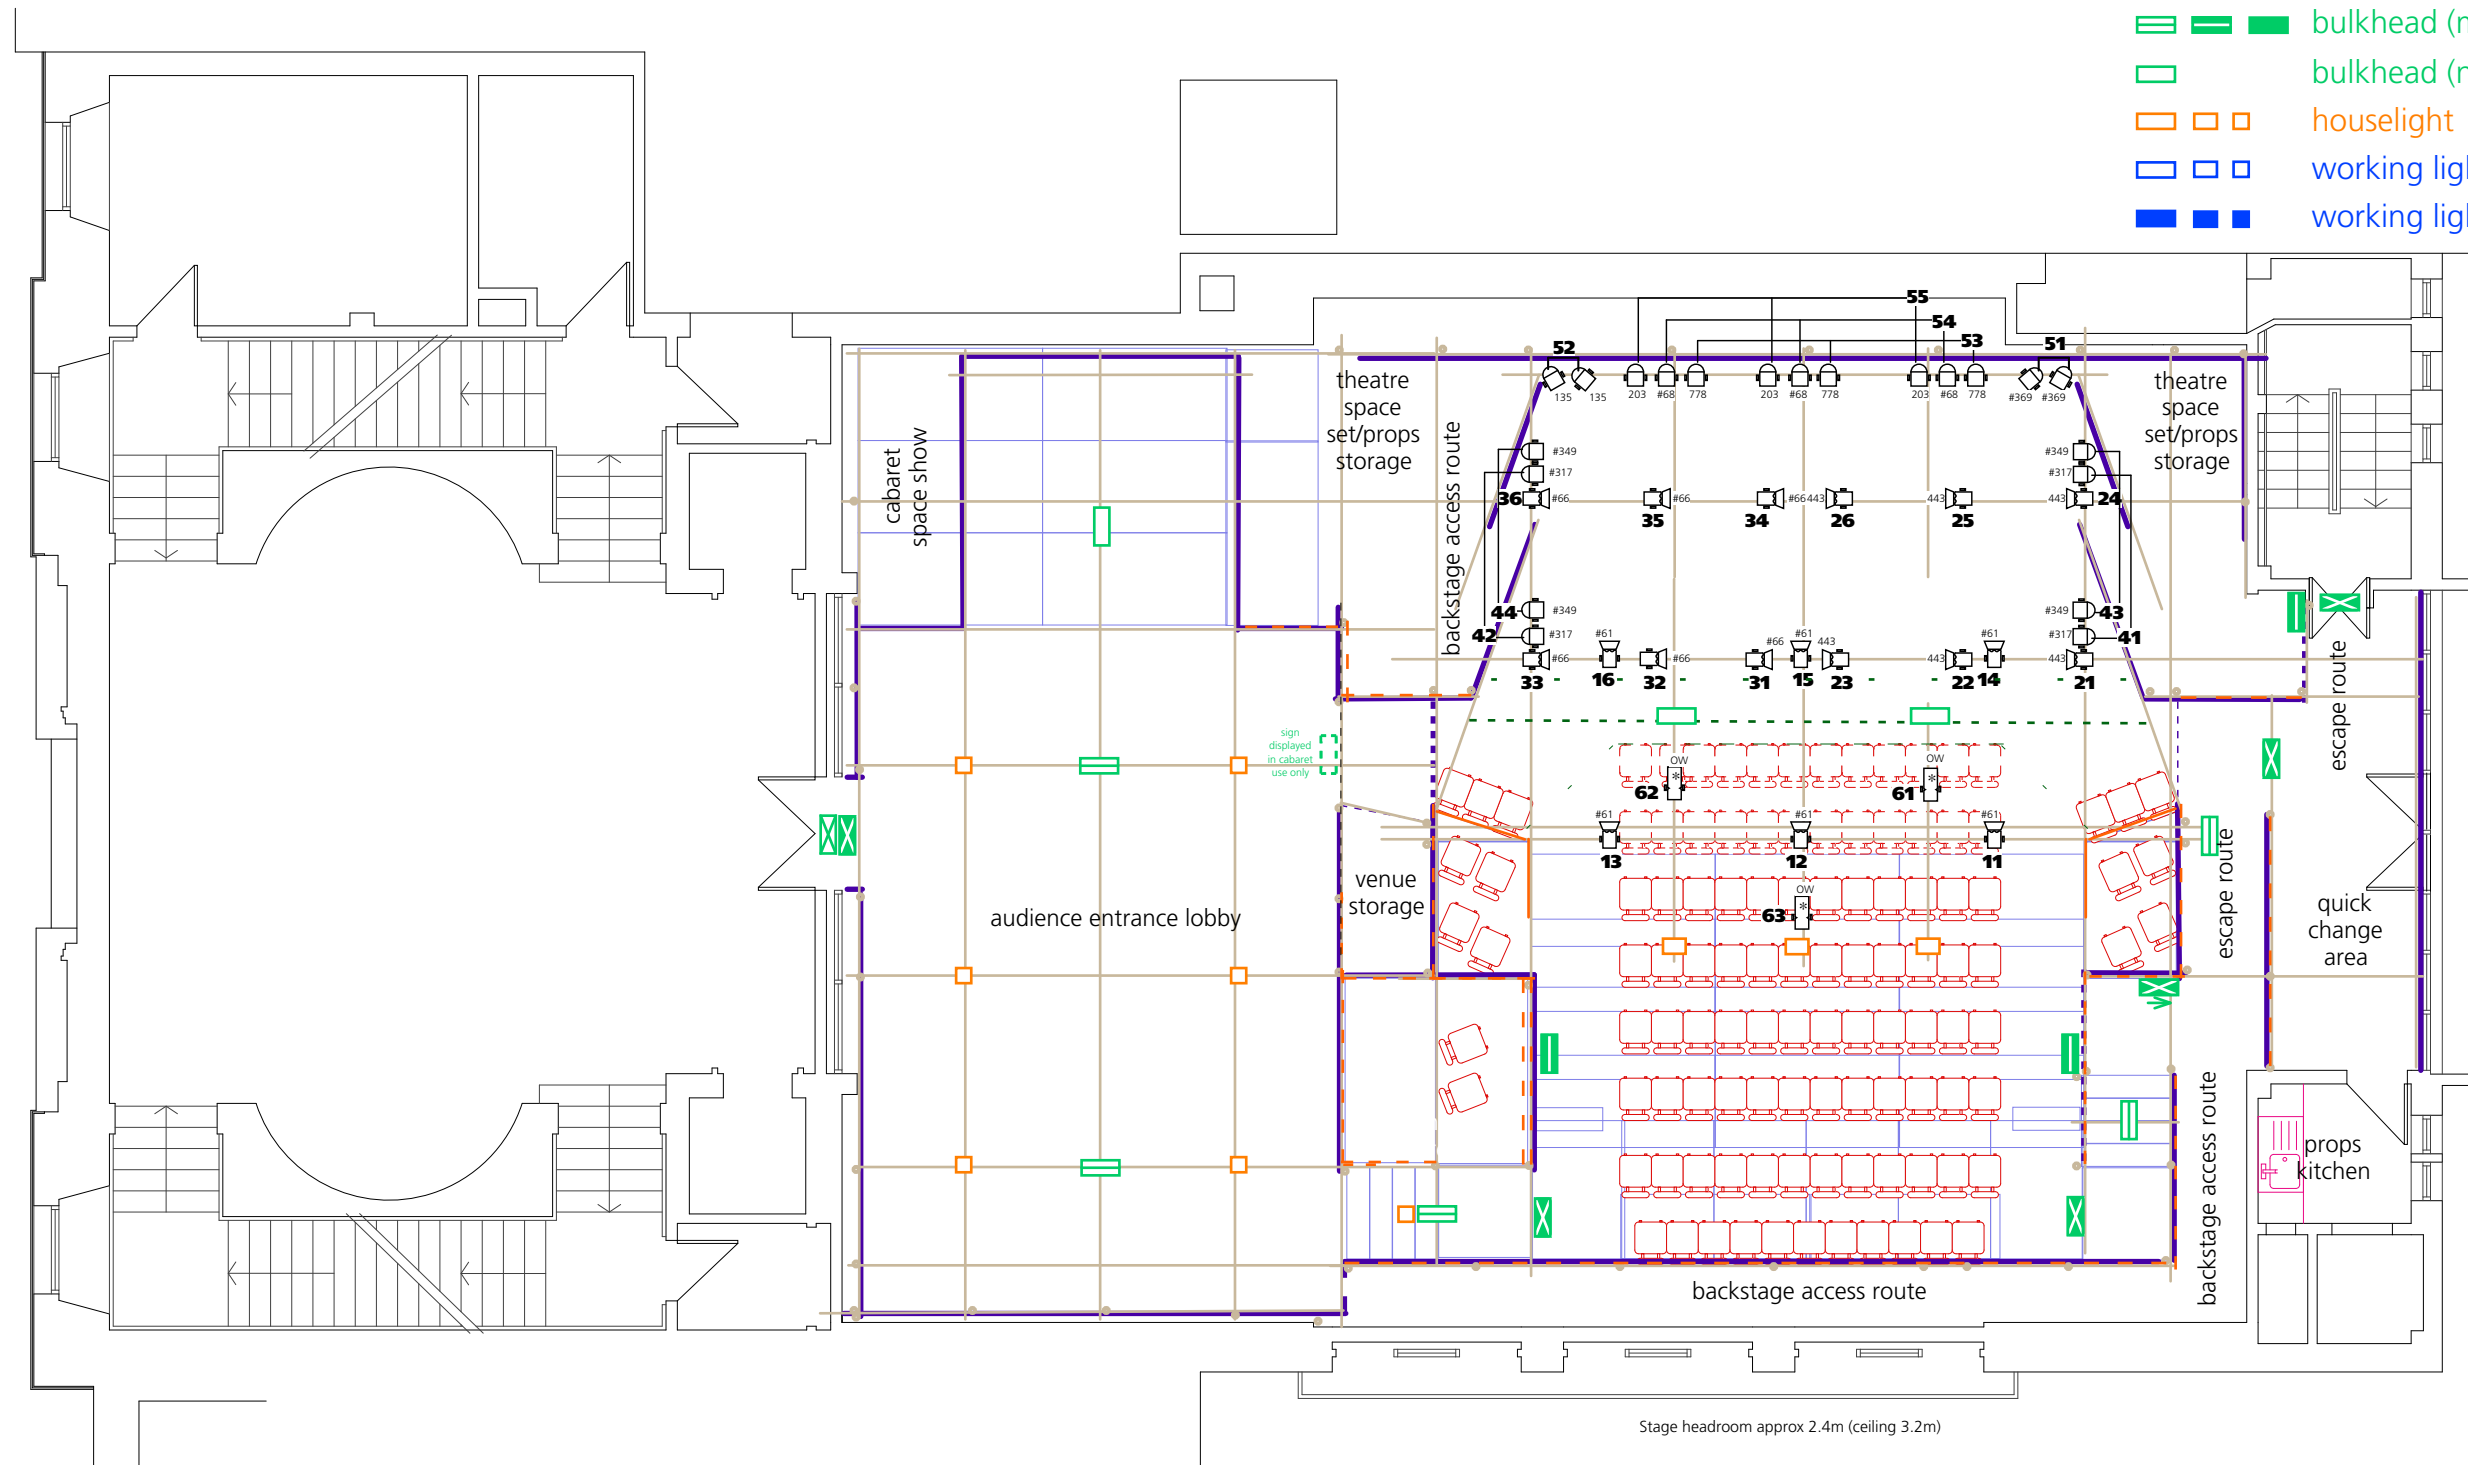

-  escape route sign (maintained)
-  bulkhead (maintained)
-  bulkhead (non-maintained)
-  houselight
-  working light (white)
-  working light (blue)

lighting

-  500 / 650W Profile wide angle zoom
-  500 / 650W Fresnel
-  Source 4 Par 575w (WFL)
-  Par 64 CP62 1kW

- * refocusable lantern
- 203 gel number (Rosco E Colour)
- #367 gel number (Rosco Supergel)

C venues Ltd accepts no liability for any inaccuracies
This plan is provisional and subject to change

For further information please contact C venues on
+44 (0)845 260 1000 or email production@cvenues.com